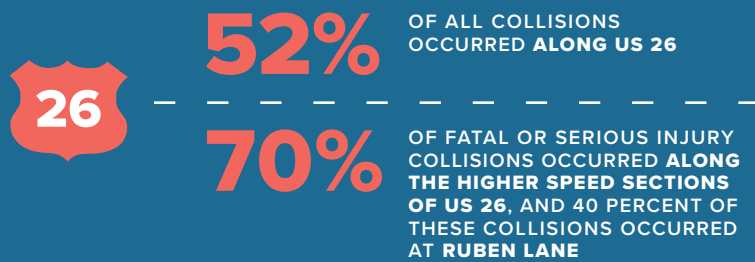

TOP INTERSECTIONS WITH SAFETY CONCERNS

- US 26 & 362ND DRIVE
- US 26 & RUBEN LANE
- US 26 & ORIENT DRIVE
- OR 211 & DUBARKO ROAD

NUMBER OF COLLISIONS BY SEVERITY FROM 2014 TO 2018

FIGURE 1. SAFETY STATISTICS FROM 2014 TO 2018