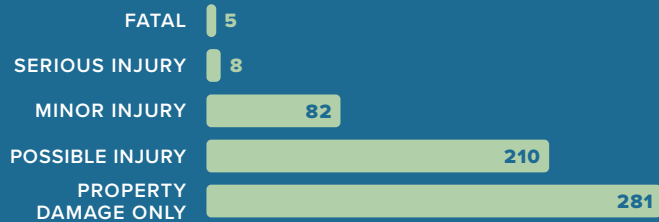

TOP INTERSECTIONS WITH SAFETY CONCERNS

- US 26 & 362ND DRIVE
- US 26 & RUBEN LANE
- US 26 & ORIENT DRIVE
- OR 211 & DUBARKO ROAD

NUMBER OF COLLISIONS BY SEVERITY FROM 2014 TO 2018

FIGURE 1. SAFETY STATISTICS FROM 2014 TO 2018